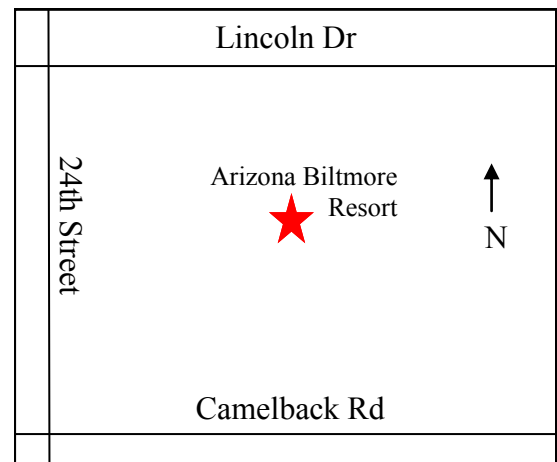

From South: Take Route 60 or Interstate 10 (I-10) west towards Phoenix. Both will connect at the Squaw Peak Parkway (Route 51 North). Continue north approximately 3 miles to the Highland Avenue exit and turn right. Head east to 24th Street and turn left. Continue north on 24th Street (passing Biltmore Fashion Park) to Missouri Avenue and turn right. Conference Center is next to the entrance of the hotel on the west side.

From North: Take Scottsdale Road south to Lincoln Drive and turn right. Continue west (approximately 7 miles) to 24th Street and turn left. Head south to Missouri Avenue and turn left. Conference Center is next to the entrance of the hotel on the west side.

Complimentary Valet or Self Park

Complimentary Valet in front of Conference Center or parking is available in the self-parking structure to the west of the Conference Center.

Registration / Check-in

5:30 p.m. Registration opens
6:00 p.m. VIP Reception -
Grand Canyon Room
7:00 p.m. Main program begins

No actual tickets have been printed for the event.
Simply check in at the registration tables.
Dress for the event is Business Attire.

Map to Arizona Biltmore Resort