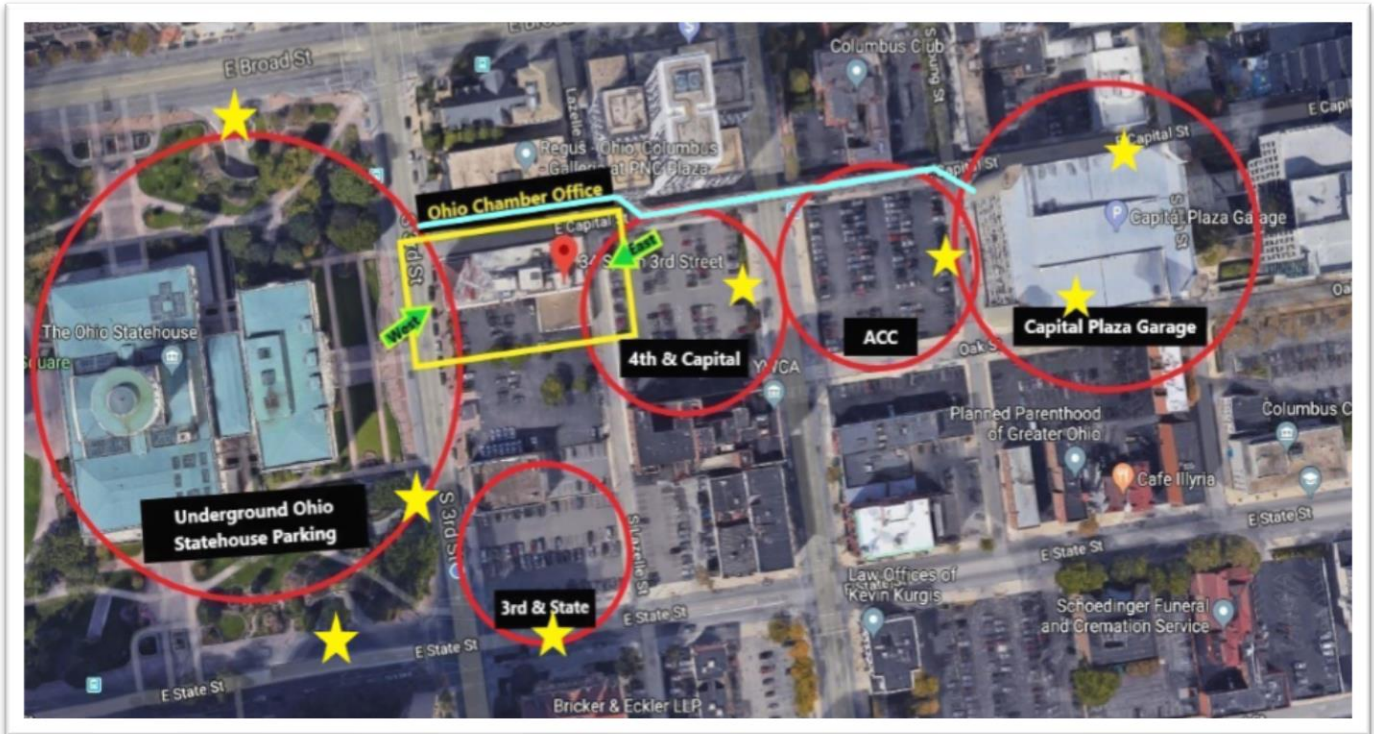

Parking Options Closest to the Statehouse

1. Ohio Statehouse parking – **generally full by 9 am**
2. 3rd & State – **generally full by 9 am**

Almost always available during the day:

3. 4th & Capitol Parking Lot – 33 S. 4th Street, 43215 (accepts debit/credit)
4. ACC Parking Lot – 30 S. 4th St, 43215 (flat rate of \$8 and cash only)
5. Capitol Plaza Garage – 50 S. Young Street, 43215 (accepts debit/credit)